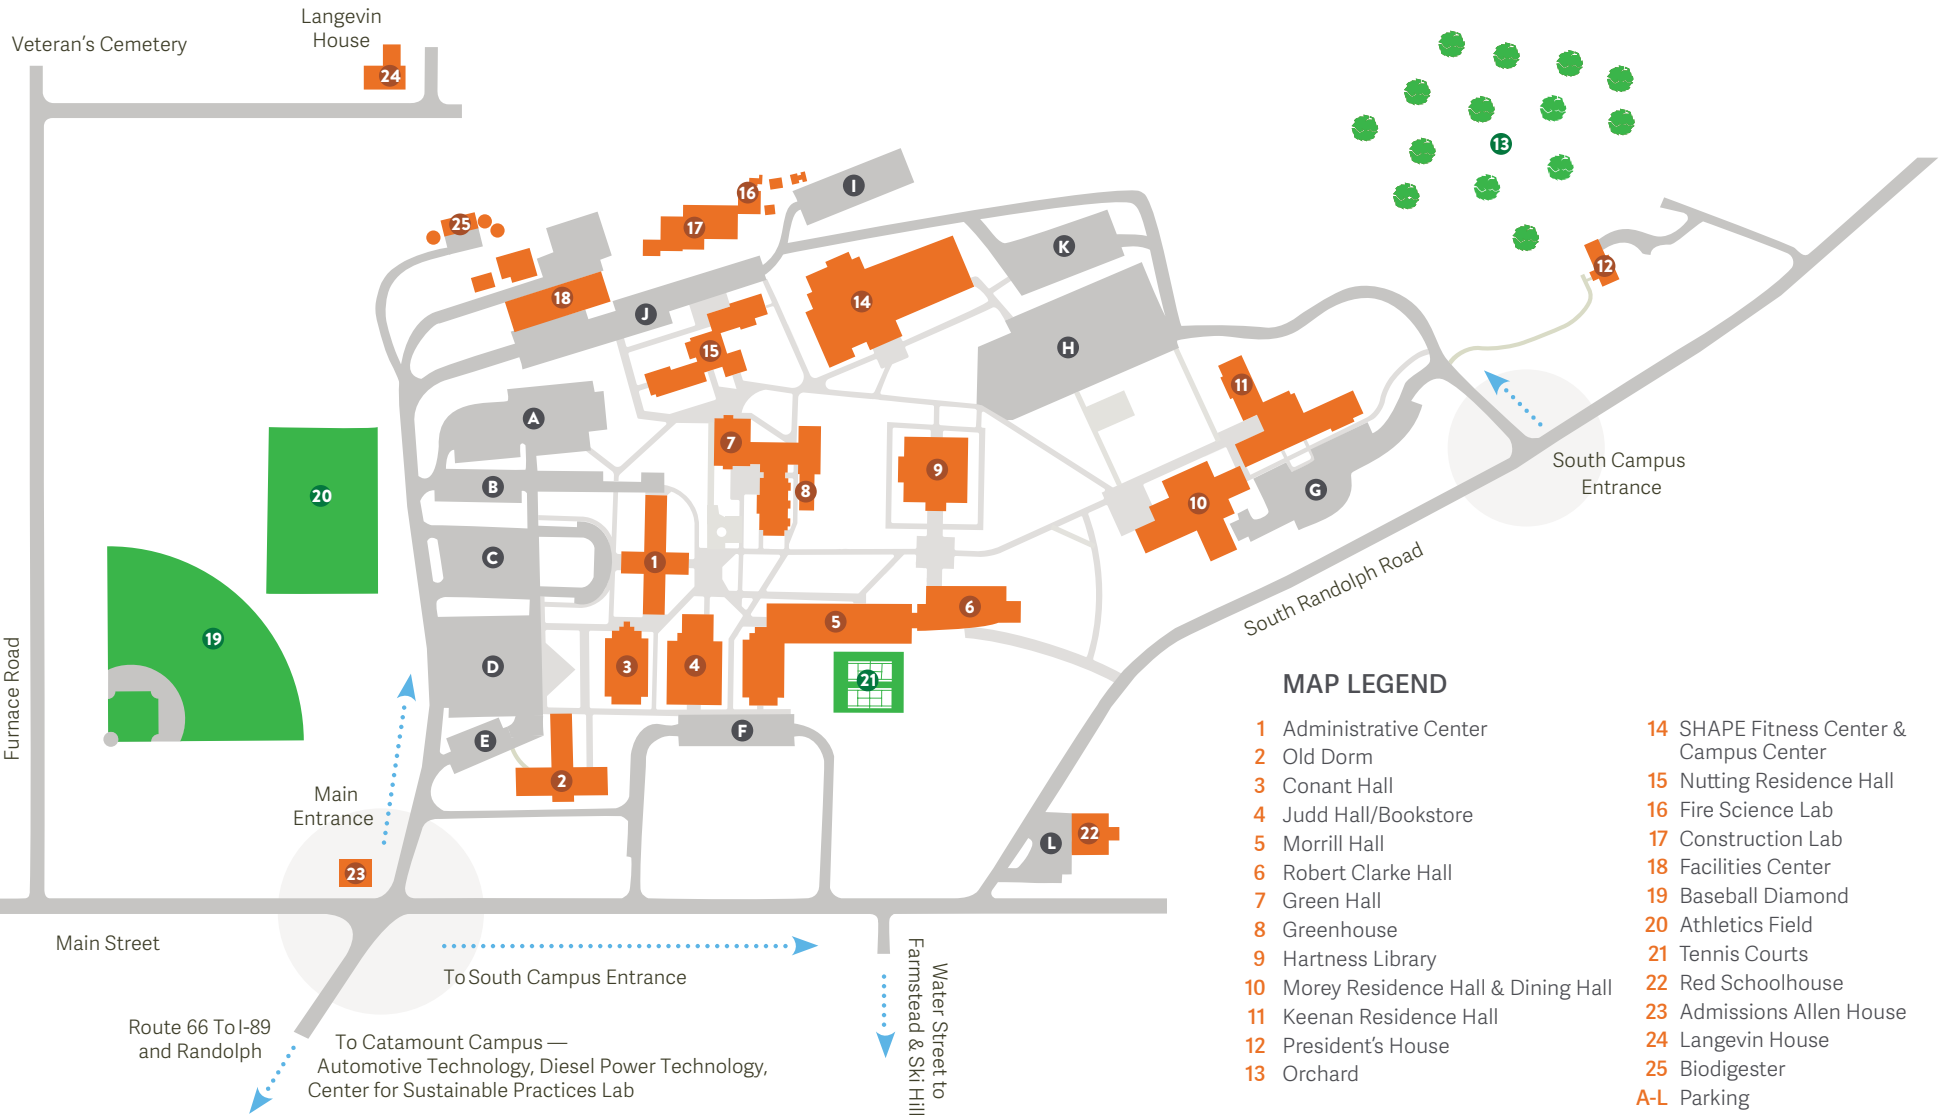

VERMONT TECH

Randolph Center Campus

124 Admin Drive | Randolph Center, VT 05061
800.442.8821 | vtc.edu

MAP LEGEND

- | | |
|---------------------------------------|---|
| 1 Administrative Center | 14 SHAPE Fitness Center & Campus Center |
| 2 Old Dorm | 15 Nutting Residence Hall |
| 3 Conant Hall | 16 Fire Science Lab |
| 4 Judd Hall/Bookstore | 17 Construction Lab |
| 5 Morrill Hall | 18 Facilities Center |
| 6 Robert Clarke Hall | 19 Baseball Diamond |
| 7 Green Hall | 20 Athletics Field |
| 8 Greenhouse | 21 Tennis Courts |
| 9 Hartness Library | 22 Red Schoolhouse |
| 10 Morey Residence Hall & Dining Hall | 23 Admissions Allen House |
| 11 Keenan Residence Hall | 24 Langevin House |
| 12 President's House | 25 Biodigester |
| 13 Orchard | A-L Parking |

ADMINISTRATIVE CENTER KEY OFFICES:
Alumni Relations, Business Office, Financial Aid, Registrar, Public Safety